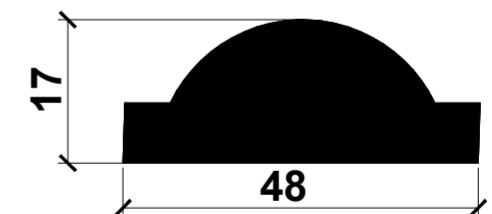

Marine MDF : Rs475/-per 8' piece
Solid Teak Wood: Rs 70/- per rft.
Solid Oak Wood: Rs 125/- per rft.
Size : 95mm x 17mm