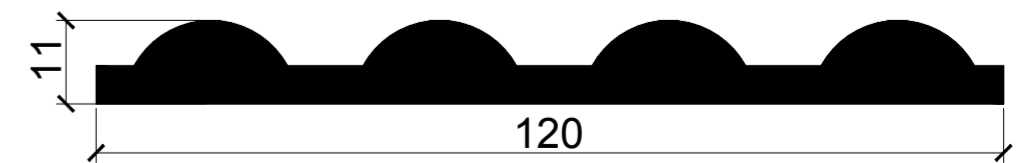

* Delivery charges & GST additional
* Rates are for unfinished (no polish/paint) product

* Rates above can be discounted on bulk quantities.