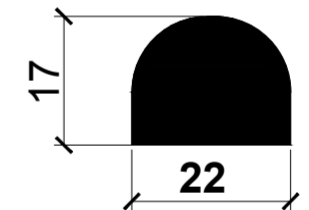

Marine MDF : Rs960/-per 8' piece
Solid Teak Wood: Rs 169/- per rft.
Solid Oak Wood: Rs 253/- per rft.
Size : 150mm x 25mm

Design 06

Marine MDF : Rs300/-per 8' piece
Solid Teak Wood: Rs 39/- per rft.
Solid Oak Wood: Rs 70/- per rft. Size : 48mm x 17mm

Design 13