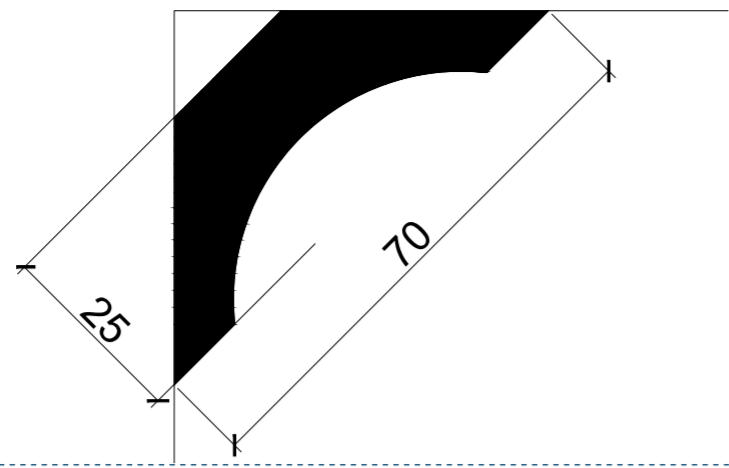

Design 17

Design 18

Design 19

Design 20

Design 21

Marine MDF : Rs560/-per 8' piece
 Solid Teak Wood: Rs 90/- per rft.
 Solid Oak Wood: Rs 117/- per rft.
 Size : 70mm x 25mm

Design 01

Marine MDF : Rs 350/-per 8' piece
 Solid Teak Wood: Rs 70/- per rft.
 Solid Oak Wood: Rs 125/- per rft.
 Size : 85mm x 11mm