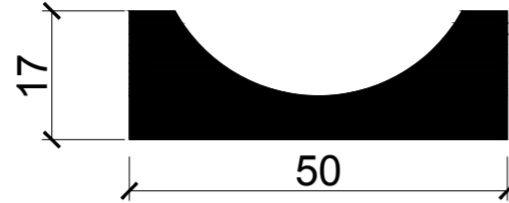

Design 02

Marine MDF : Rs300/-per 8' piece
Solid Teak Wood: Rs 45/- per rft.
Solid Oak Wood: Rs 82/- per rft. Size : 75mm x 11mm

Design 09