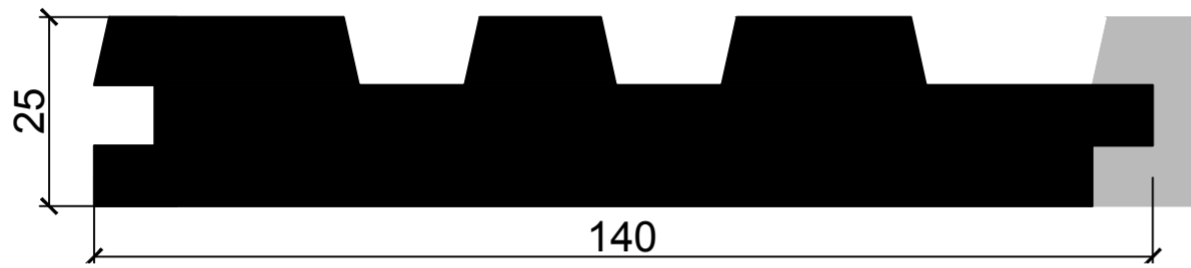

Design 17

Marine MDF : Rs940/-per 8' piece
Solid Teak Wood: Rs 156/- per rft.
Solid Oak Wood: Rs 236/- per rft.
Size : 115mm x 17mm