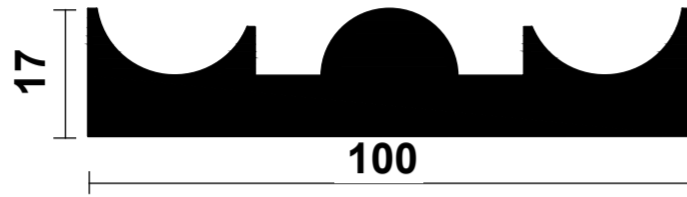

Design 16

Marine MDF : Rs1110/-per 8' piece
Solid Teak Wood: Rs 188/- per rft.
Solid Oak Wood: Rs 280/- per rft.
Size : 140mm x 25mm