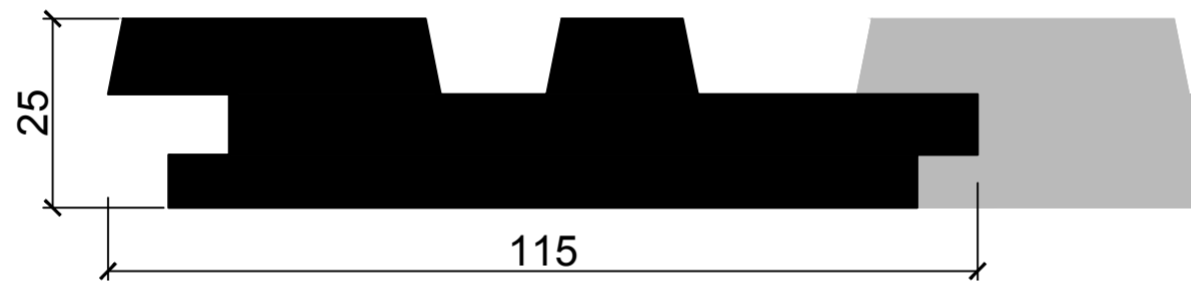

Design 18

Marine MDF : Rs400/-per 8' piece
Solid Teak Wood: Rs 69/- per rft.
Solid Oak Wood: Rs 125/- per rft.
Size : 90mm x 17mm