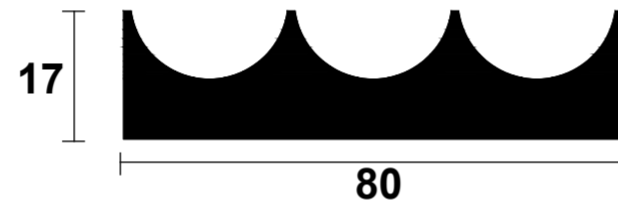

Design 04

Marine MDF : Rs360/- per 8' piece
Solid Teak Wood: Rs 60/- per rft.
Solid Oak Wood: Rs 103/- per rft. Size : 78mm x 17mm

Design 11