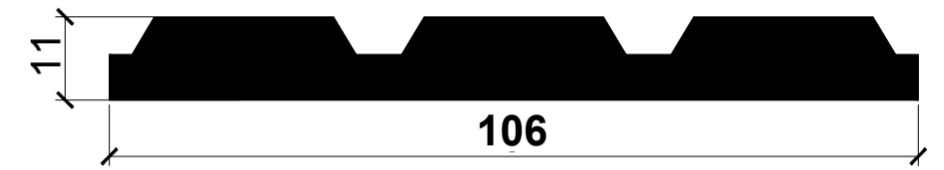

Design 10

Marine MDF : Rs 360/-per 8' piece
Solid Teak Wood: Rs 60/- per rft.
Solid Oak Wood: Rs 103/- per rft.
Size : 80mm x 17mm