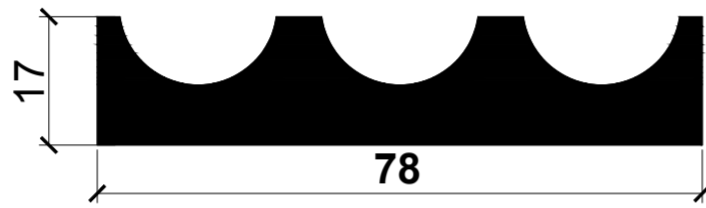

Design 03

Marine MDF : Rs400/-per 8' piece
Solid Teak Wood: Rs 59/- per rft.
Solid Oak Wood: Rs 106/- per rft. Size : 106mm x 11mm